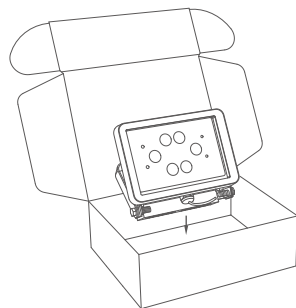

20W

1 Pc / Box
G. Weight: 1.5 Kg
Dimensions: 300x250x100 mm