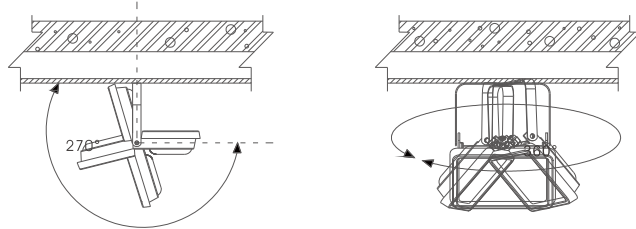

Step 2: Adjust the angle of the LED lamp vertically and horizontally, then fix it by tightening all screws properly