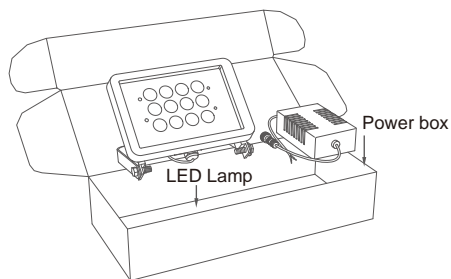

Package Method

30W

LED Lamp: 1pc }
Power box: 1pc } Box
G. Weight: 2.3 Kg
Dimensions: 432x188x94 mm