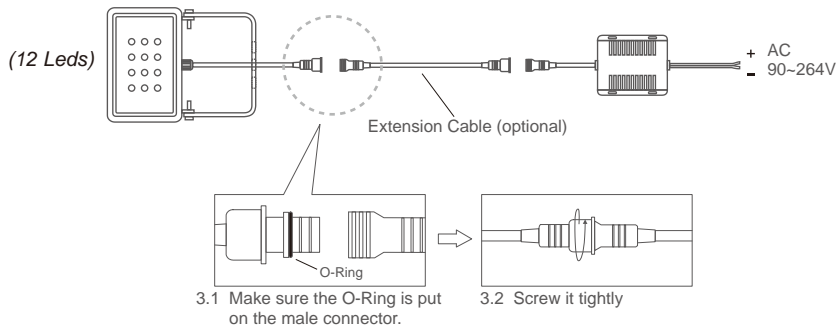

**Installation Guide**

■ **General**

Step 1: Fix the LED lamp with the frame.

Step 2: Adjust the angle of the LED lamp vertically and horizontally, then fix it by tightening all screws properly

Step 3: Extend the distance between the LED lamp and the power box by the extension cable (if needed)