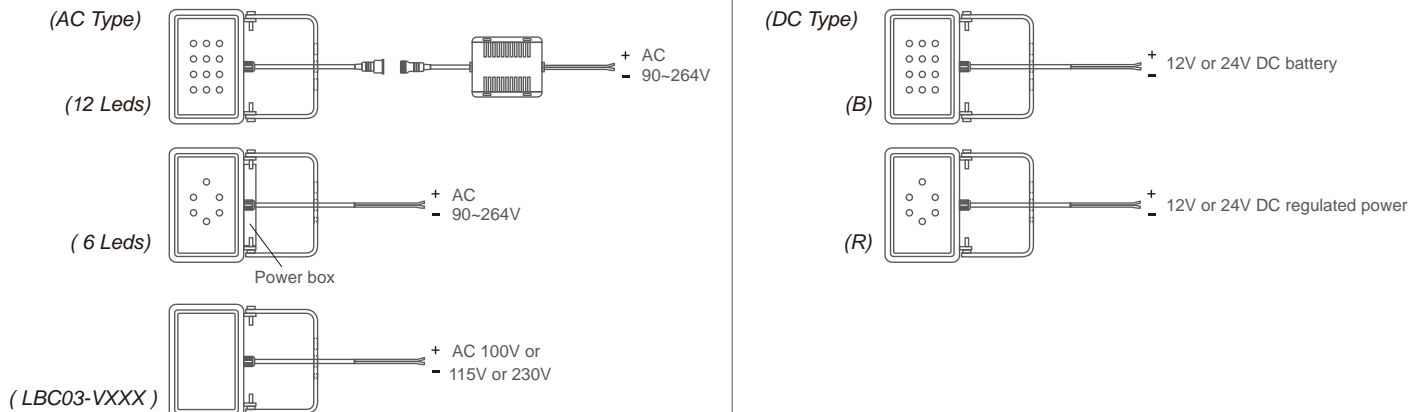

Installation Guide

■ **General**

Step 1: Fix the LED lamp with the frame.

Step 2: Adjust the angle of the LED lamp vertically and horizontally, then fix it by tightening all screws properly

Step 3: Extend the distance between the LED lamp and the power box by the extension cable (if needed)

Step 4: